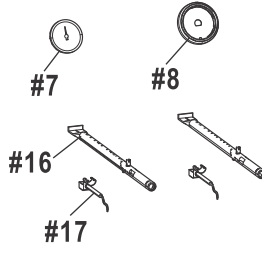

#6

#5

#14

#19

#15

#10

#18

#25

#26

#20

#21

#22

#52

#53

#54

#1

PARTS DIAGRAM 468800017

PARTS LIST 468700017 / 468700017CH / 468800017DK

Key	Qty	Description
1	1	TOP LID
2	1	LOGO PLATE F/ LID
3	2	RUBBER BUMPER, W/ HOLE, F/ TOP LID
4	2	LID BUMPER, ROUND
5	1	HANDLE F/ LID
6	2	BEZEL, F/ LID HANDLE
7	1	THERMOMETER
8	1	BEZEL, F/ THERMOMETER
9	1	TOP LID HARDWARE
10	1	FIREBOX
11	1	LEFT, FIREBOX PANEL
12	1	RIGHT, FIREBOX PANEL
13	1	REAR FIREBOX PANEL
14	1	HEAT SHIELD, FIREBOX
15	2	BURNER BRACE
16	2	MAIN BURNER
17	2	ELECTRODE, F/ MAIN BURNER
18	1	CARRY OVER TUBE
19	1	CONTROL PANEL, MAIN
20	1	ELECTRONIC IGNITION MODULE
21	1	CAP, F/ IGNITION MODULE
22	1	IGNITER SWITCH MODULE
23	1	SHIELD, F/ ELECTRONIC IGNITION MODULE
24	1	HOSE VALVE REGULATOR ASSEMBLY
25	2	BEZEL F/ CONTROL KNOB
26	2	CONTROL KNOB
27	1	LEFT SIDE SHELF, FIXED
28	1	RIGHT SIDE SHELF, FIXED
29	1	LEFT SIDE SHELF, FOLDING
30	1	RIGHT SIDE SHELF, FOLDING
31	1	FASCIA, F/ LEFT SIDE SHELF
32	1	FASCIA, F/ RIGHT SIDE SHELF
33	2	HEAT TENT
34	2	COOKING GRATE
35	2	COOKING GRATE, INFRARED EMITTER
36	1	WARMING RACK
37	1	LEFT, CART FRAME
38	1	RIGHT, CART FRAME
39	1	UPPER DOOR BRACE

Key	Qty	Description
40	1	BACK RAIL
41	1	BOTTOM SHELF
42	2	RAIL, F/ GREASE TRAY
43	1	GREASE TRAY
44	1	HEAT SHIELD, F/ TANK
45	2	CASTER, LOCKING
46	2	CASTER, FIXED
47	1	MATCH HOLDER
48	1	DOOR, NO HANDLE
49	2	BUSHING, F/ DOOR HANDLE
50	1	DOOR HANDLE
51	1	MAGNET ASSEMBLY
52	1	SPRING PIN, F/ DOOR
53	1	FIXED PIN, F/ DOOR
54	1	REGULATOR HOSE CLIP