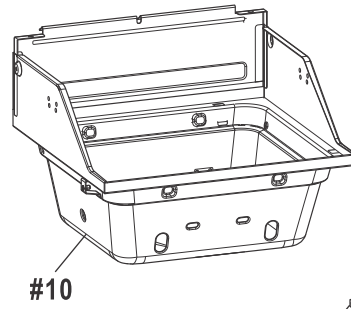

#26

#20

#21

#22

#52

#53

#54

#1

PARTS DIAGRAM 468800017

PARTS LIST 468700017 / 468700017CH / 468800017DK

Key	Qty	Description
1	1	TOP LID
2	1	LOGO PLATE F/ LID
3	2	RUBBER BUMPER, W/ HOLE, F/ TOP LID
4	2	LID BUMPER, ROUND
5	1	HANDLE F/ LID
6	2	BEZEL, F/ LID HANDLE
7	1	THERMOMETER
8	1	BEZEL, F/ THERMOMETER
9	1	TOP LID HARDWARE
10	1	FIREBOX
11	1	LEFT, FIREBOX PANEL
12	1	RIGHT, FIREBOX PANEL
13	1	REAR FIREBOX PANEL
14	1	HEAT SHIELD, FIREBOX
15	2	BURNER BRACE
16	2	MAIN BURNER
17	2	ELECTRODE, F/ MAIN BURNER
18	1	CARRY OVER TUBE
19	1	CONTROL PANEL, MAIN
20	1	ELECTRONIC IGNITION MODULE
21	1	CAP, F/ IGNITION MODULE
22	1	IGNITER SWITCH MODULE
23	1	SHIELD, F/ ELECTRONIC IGNITION MODULE
24	1	HOSE VALVE REGULATOR ASSEMBLY
25	2	BEZEL F/ CONTROL KNOB
26	2	CONTROL KNOB
27	1	LEFT SIDE SHELF, FIXED
28	1	RIGHT SIDE SHELF, FIXED
29	1	LEFT SIDE SHELF, FOLDING
30	1	RIGHT SIDE SHELF, FOLDING
31	1	FASCIA, F/ LEFT SIDE SHELF
32	1	FASCIA, F/ RIGHT SIDE SHELF
33	2	HEAT TENT
34	2	COOKING GRATE
35	2	COOKING GRATE, INFRARED EMITTER
36	1	WARMING RACK
37	1	LEFT, CART FRAME
38	1	RIGHT, CART FRAME
39	1	UPPER DOOR BRACE