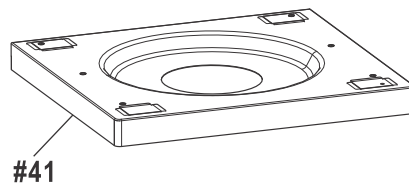

#26

#20

#21

#22

#52

#53

#54

#1

PARTS DIAGRAM 468800017

PARTS LIST 468700017 / 468700017CH / 468800017DK

Key	Qty	Description
1	1	TOP LID
2	1	LOGO PLATE F/ LID
3	2	RUBBER BUMPER, W/ HOLE, F/ TOP LID
4	2	LID BUMPER, ROUND
5	1	HANDLE F/ LID
6	2	BEZEL, F/ LID HANDLE
7	1	THERMOMETER
8	1	BEZEL, F/ THERMOMETER
9	1	TOP LID HARDWARE
10	1	FIREBOX
11	1	LEFT, FIREBOX PANEL
12	1	RIGHT, FIREBOX PANEL
13	1	REAR FIREBOX PANEL
14	1	HEAT SHIELD, FIREBOX
15	2	BURNER BRACE
16	2	MAIN BURNER
17	2	ELECTRODE, F/ MAIN BURNER
18	1	CARRY OVER TUBE
19	1	CONTROL PANEL, MAIN
20	1	ELECTRONIC IGNITION MODULE
21	1	CAP, F/ IGNITION MODULE
22	1	IGNITER SWITCH MODULE
23	1	SHIELD, F/ ELECTRONIC IGNITION MODULE
24	1	HOSE VALVE REGULATOR ASSEMBLY
25	2	BEZEL F/ CONTROL KNOB
26	2	CONTROL KNOB
27	1	LEFT SIDE SHELF, FIXED
28	1	RIGHT SIDE SHELF, FIXED
29	1	LEFT SIDE SHELF, FOLDING
30	1	RIGHT SIDE SHELF, FOLDING
31	1	FASCIA, F/ LEFT SIDE SHELF
32	1	FASCIA, F/ RIGHT SIDE SHELF
33	2	HEAT TENT
34	2	COOKING GRATE
35	2	COOKING GRATE, INFRARED EMITTER
36	1	WARMING RACK
37	1	LEFT, CART FRAME
38	1	RIGHT, CART FRAME
39	1	UPPER DOOR BRACE