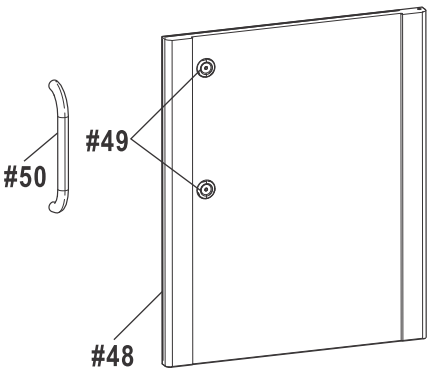

#26

#20

#21

#22

#52

#53

#54

#1

PARTS DIAGRAM 468800017

PARTS LIST 468700017 / 468700017CH / 468800017DK

Key	Qty	Description
1	1	TOP LID
2	1	LOGO PLATE F/ LID
3	2	RUBBER BUMPER, W/ HOLE, F/ TOP LID
4	2	LID BUMPER, ROUND
5	1	HANDLE F/ LID
6	2	BEZEL, F/ LID HANDLE
7	1	THERMOMETER
8	1	BEZEL, F/ THERMOMETER
9	1	TOP LID HARDWARE
10	1	FIREBOX
11	1	LEFT, FIREBOX PANEL
12	1	RIGHT, FIREBOX PANEL
13	1	REAR FIREBOX PANEL
14	1	HEAT SHIELD, FIREBOX
15	2	BURNER BRACE
16	2	MAIN BURNER
17	2	ELECTRODE, F/ MAIN BURNER
18	1	CARRY OVER TUBE
19	1	CONTROL PANEL, MAIN
20	1	ELECTRONIC IGNITION MODULE
21	1	CAP, F/ IGNITION MODULE
22	1	IGNITER SWITCH MODULE
23	1	SHIELD, F/ ELECTRONIC IGNITION MODULE
24	1	HOSE VALVE REGULATOR ASSEMBLY
25	2	BEZEL F/ CONTROL KNOB
26	2	CONTROL KNOB
27	1	LEFT SIDE SHELF, FIXED
28	1	RIGHT SIDE SHELF, FIXED
29	1	LEFT SIDE SHELF, FOLDING
30	1	RIGHT SIDE SHELF, FOLDING
31	1	FASCIA, F/ LEFT SIDE SHELF
32	1	FASCIA, F/ RIGHT SIDE SHELF
33	2	HEAT TENT
34	2	COOKING GRATE
35	2	COOKING GRATE, INFRARED EMITTER
36	1	WARMING RACK
37	1	LEFT, CART FRAME
38	1	RIGHT, CART FRAME
39	1	UPPER DOOR BRACE