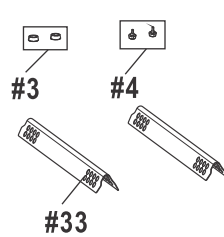

PARTS DIAGRAM 468700017 / 468700017CH / 468800017DK

#48

#49

#47

#51

#37

#41

#45

#46

#38

#2

#7

#8

#16

#17

#15

#6

#5

#14

#19

#15

#10

#18

#25

#26

#20

#21

#22

#52

#53

#54

#1